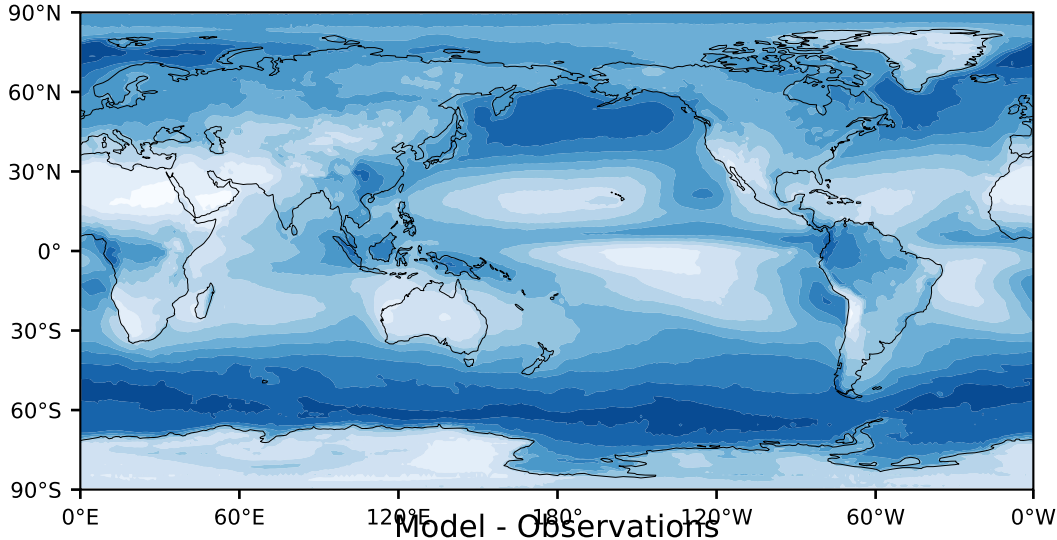

MODIS Simulator (None)

%

Max 90.88  
Mean 48.13  
Min 2.20

95.0  
85.0  
75.0  
65.0  
55.0  
45.0  
35.0  
25.0  
15.0  
5.0