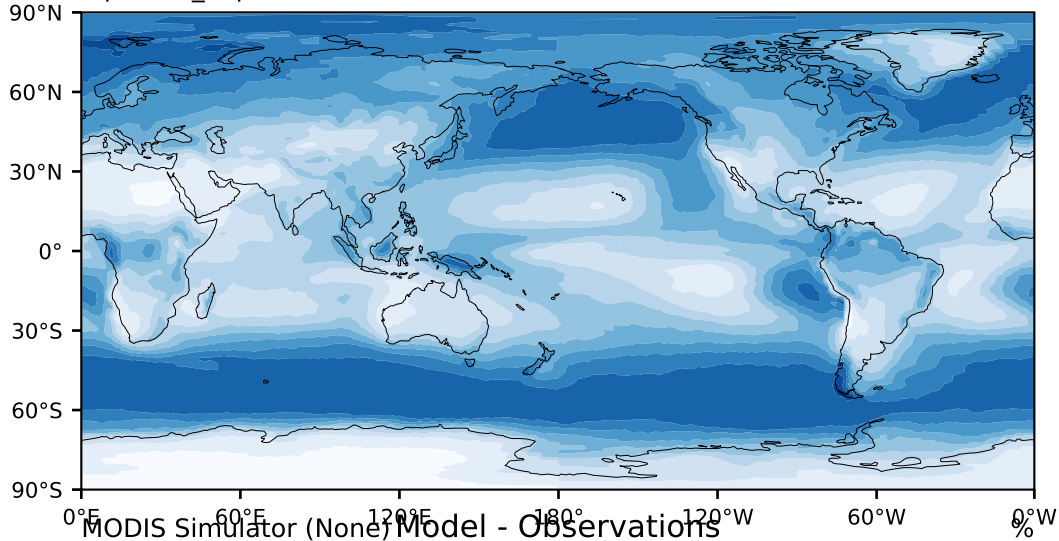

alpha3.0_v1p (2-6)

%

Max 89.35
Mean 44.93
Min 0.59

MODIS Simulator (None) Model - Observations