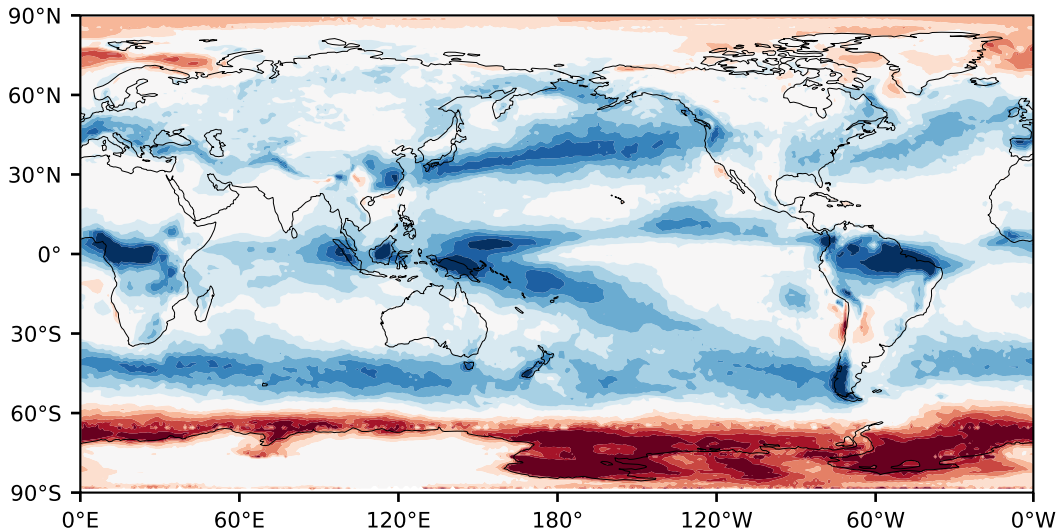

Model - Observations

Max 59.12
Mean 7.19
Min -84.77

RMSE 13.09
CORR 0.59