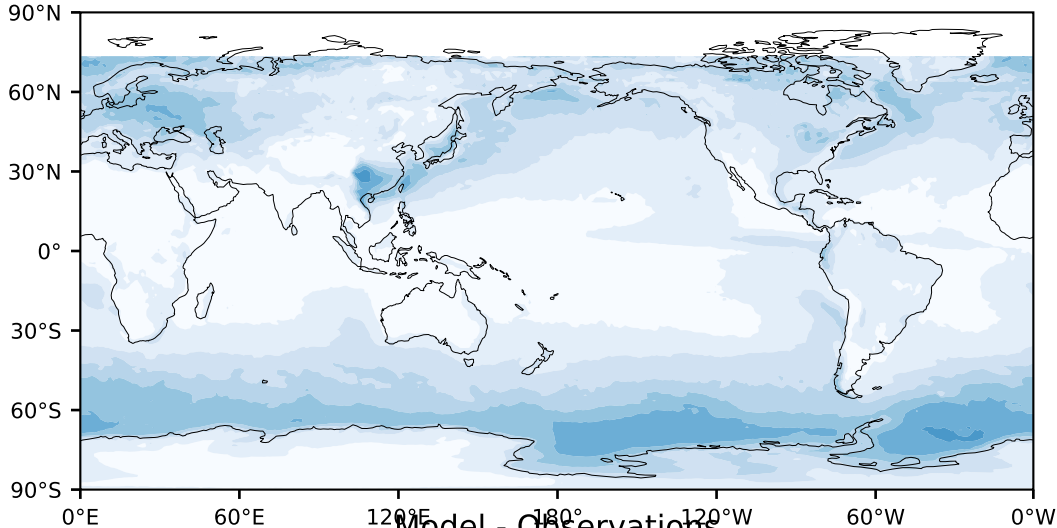

MODIS Simulator (None)

%

Max 64.58
Mean 13.36
Min 0.00

Model - Observations