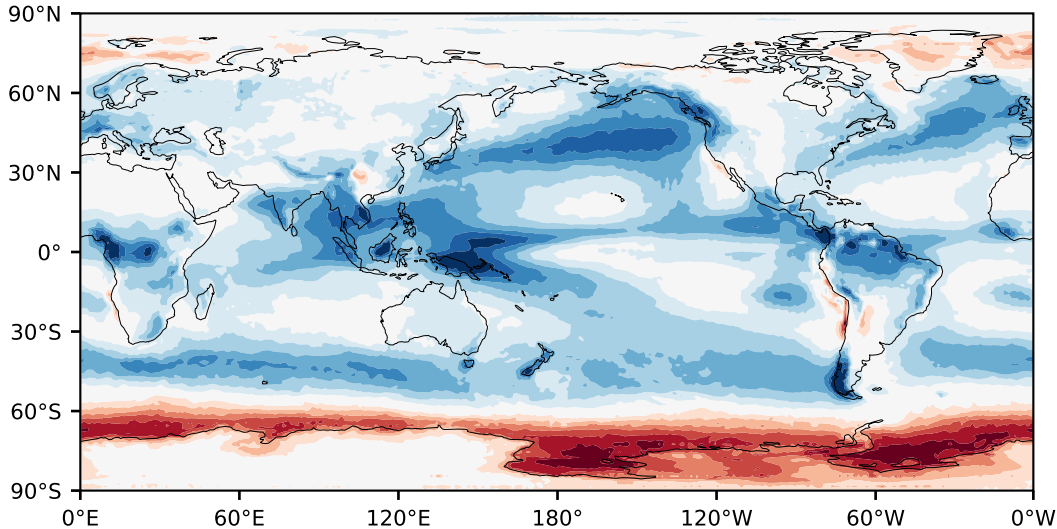

# Model - Observations

Max 57.44  
Mean 8.29  
Min -40.28

RMSE 13.02  
CORR 0.60