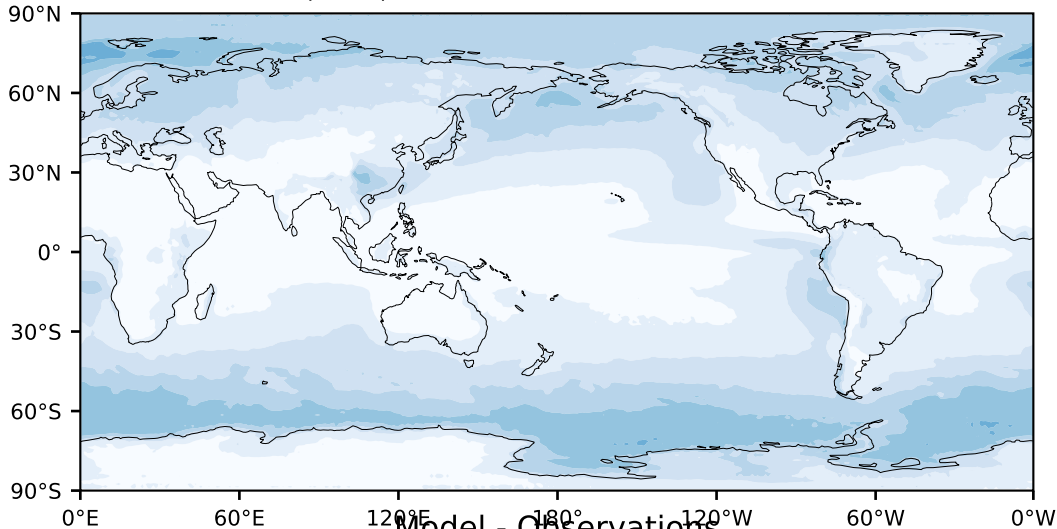

MODIS Simulator (None)

%

Max 55.45
Mean 12.93
Min 0.04

Model - Observations