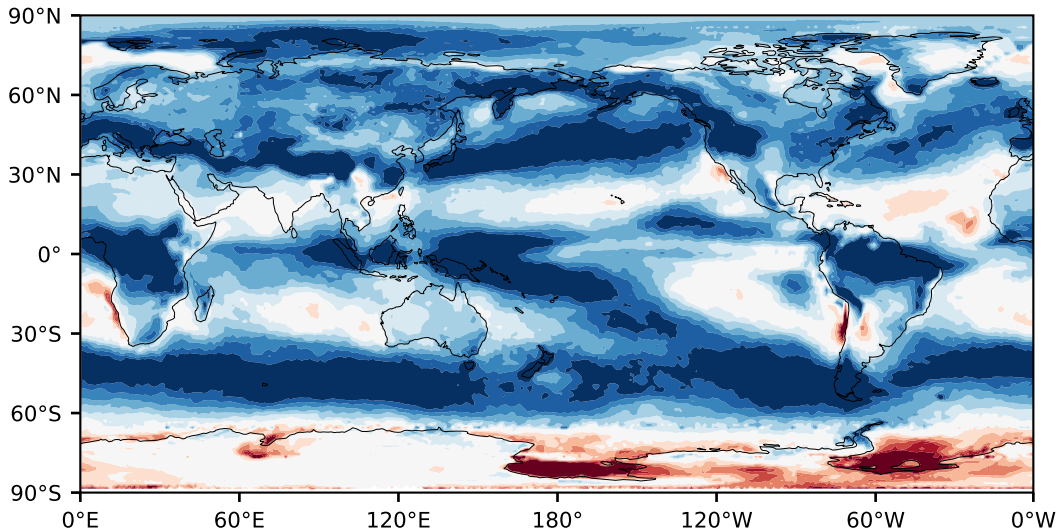

Model - Observations

Max 69.75
Mean 17.89
Min -85.92

RMSE 22.57
CORR 0.81