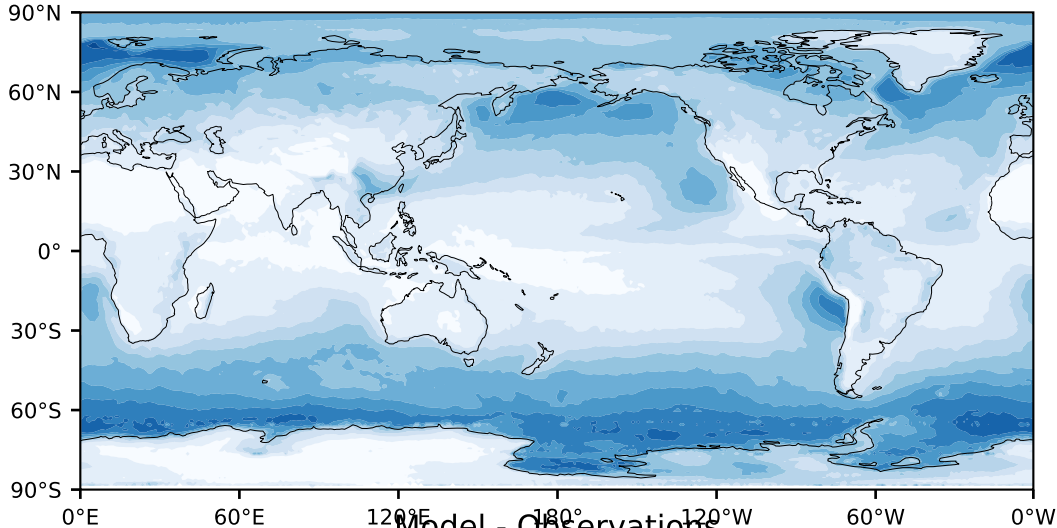

MODIS Simulator (None)

%

Max 89.20  
Mean 25.84  
Min 0.00

Model - Observations

95.0  
85.0  
75.0  
65.0  
55.0  
45.0  
35.0  
25.0  
15.0  
5.0