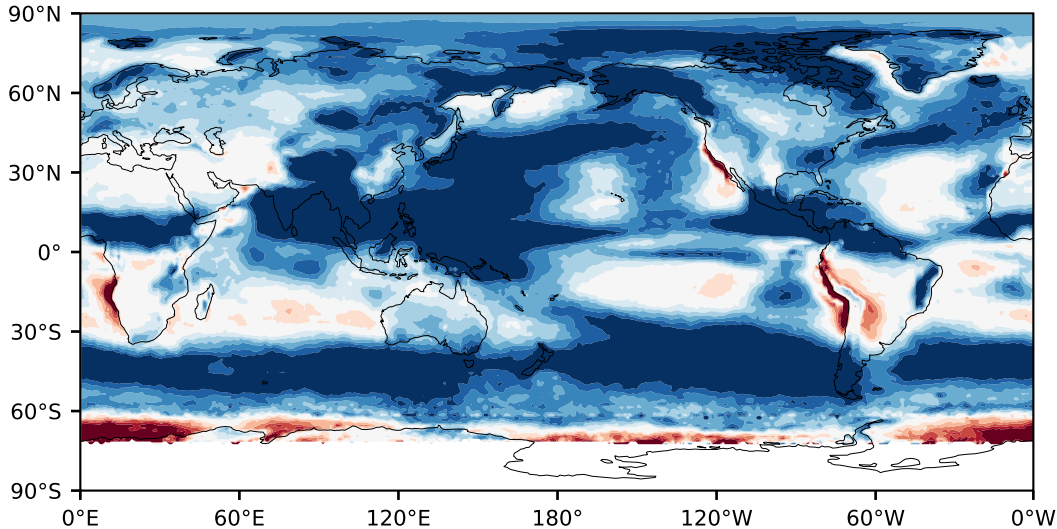

Model - Observations

Max 87.69
Mean 19.69
Min -90.11

RMSE 26.06
CORR 0.71