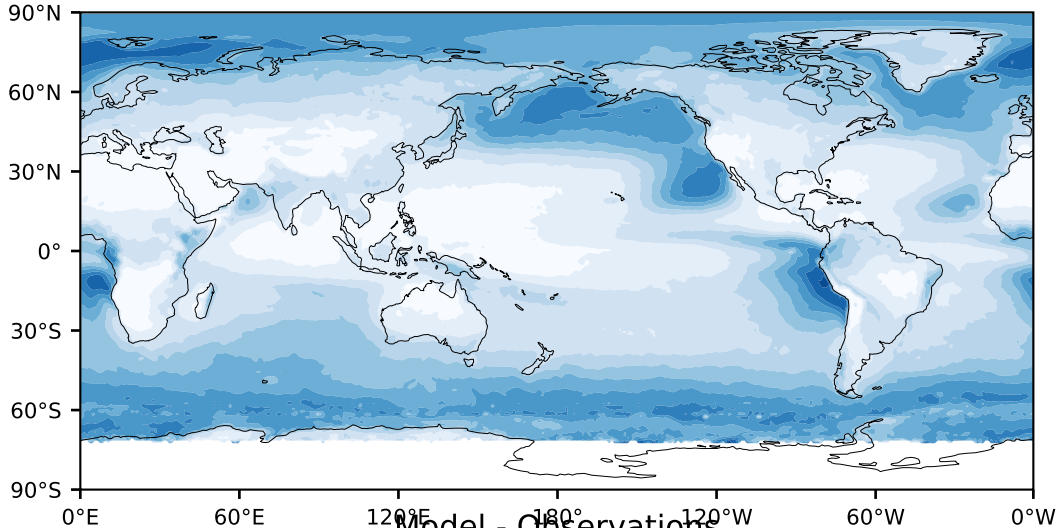

MODIS Simulator (None)

%

Max 100.00
Mean 26.54
Min 0.00

Model - Observations