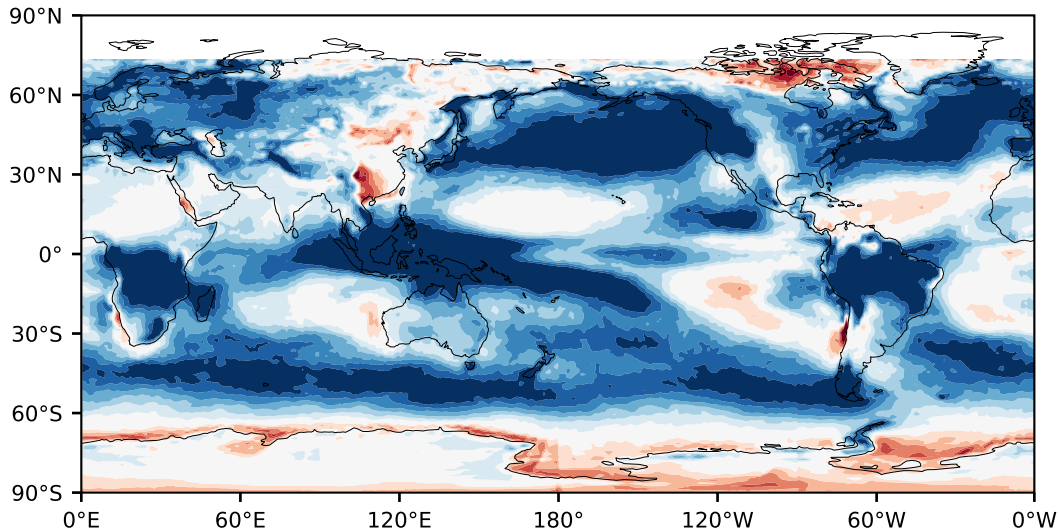

Model - Observations

Max 76.84
Mean 17.32
Min -54.49

RMSE 22.83
CORR 0.78