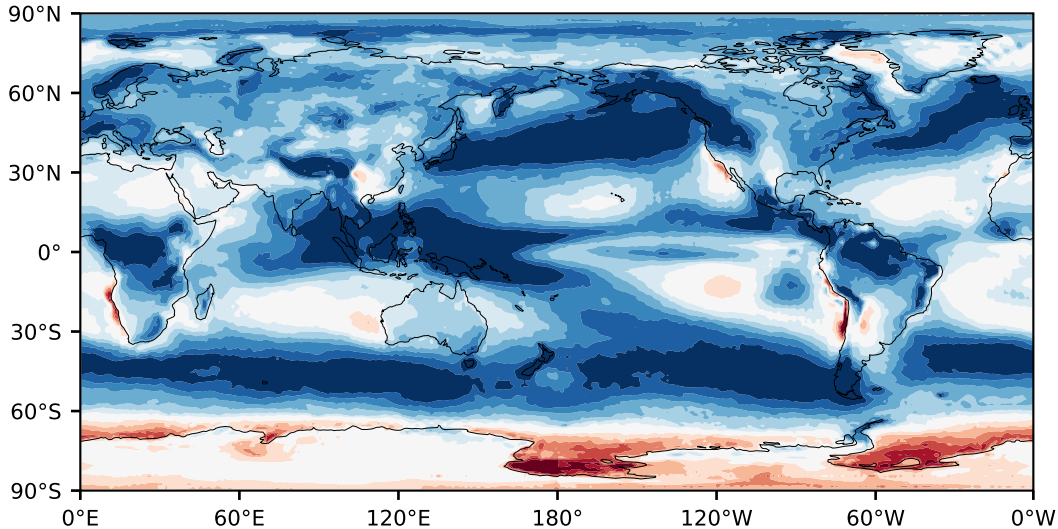

# Model - Observations

Max 67.56  
Mean 17.75  
Min -61.48

RMSE 21.69  
CORR 0.82