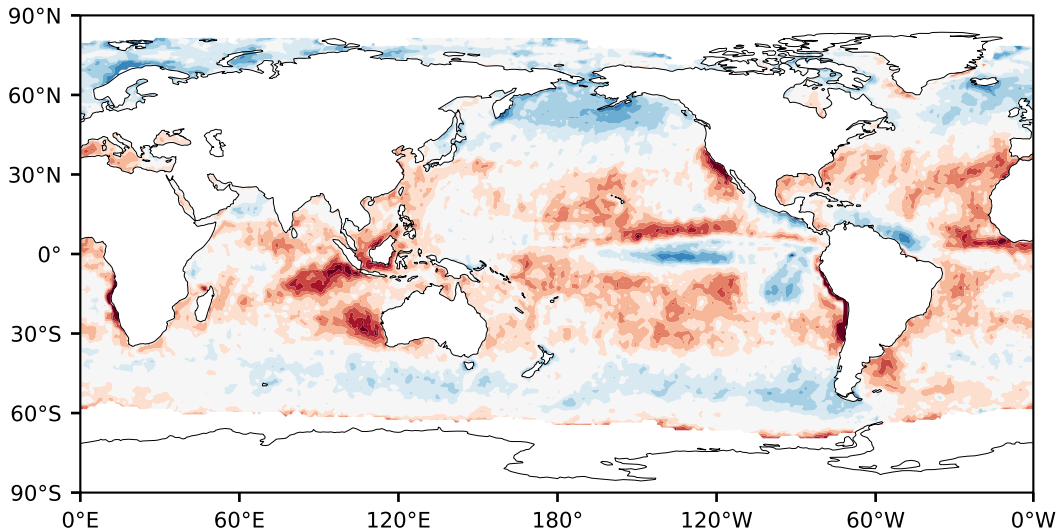

# Model - Observations

Max 43.14  
Mean -3.74  
Min -81.74

RMSE 10.04  
CORR 0.92