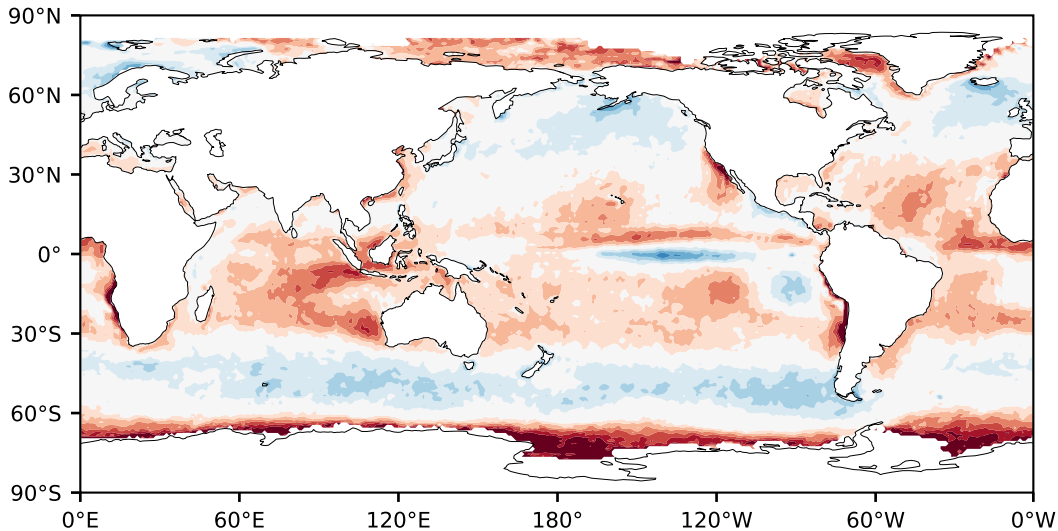

Model - Observations

Max 31.16
Mean -4.32
Min -74.04

RMSE 9.94
CORR 0.92