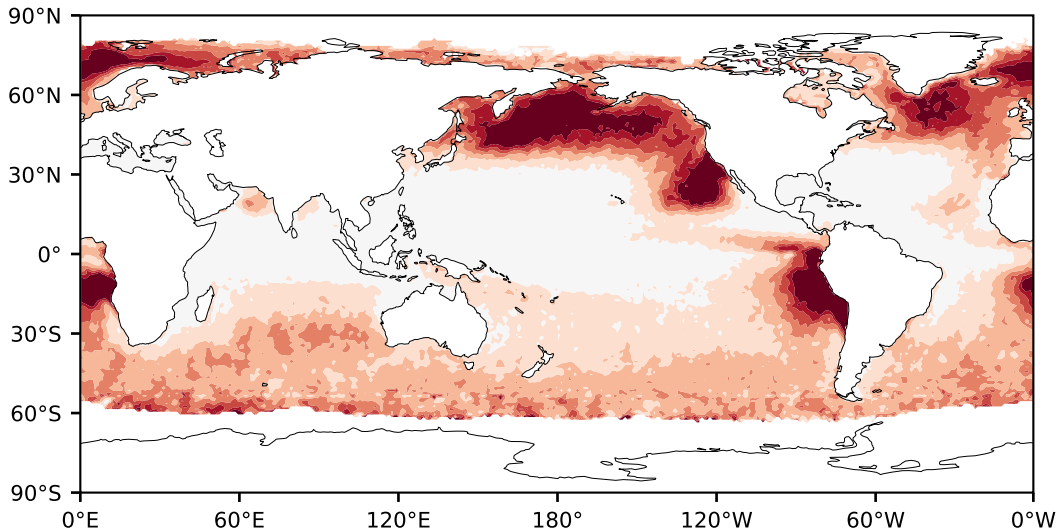

# Model - Observations

Max 0.00  
Mean -10.19  
Min -82.49

RMSE 13.67  
CORR nan