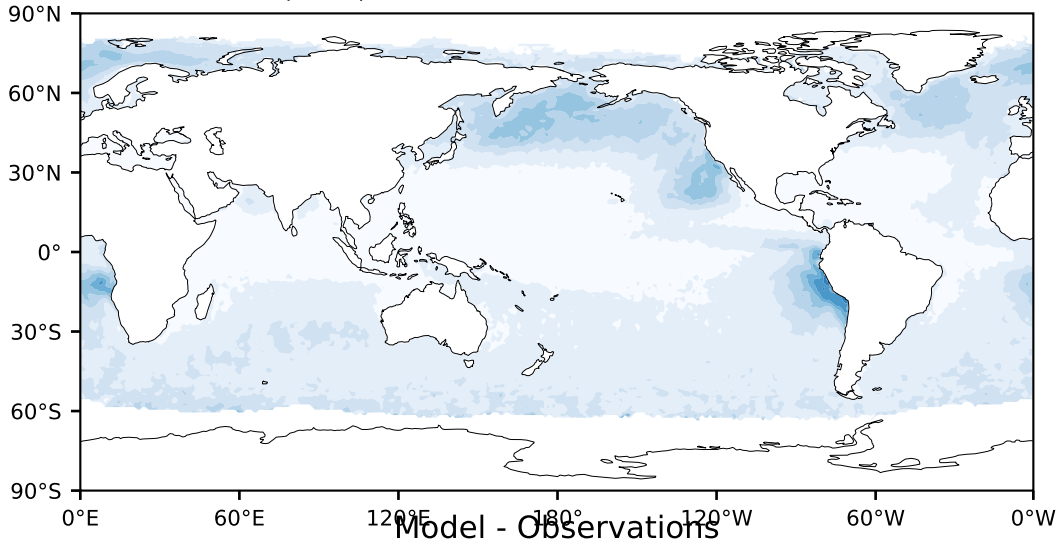

MISR Simulator (None)

%

Max 82.49
Mean 10.19
Min 0.00

95.0
85.0
75.0
65.0
55.0
45.0
35.0
25.0
15.0
5.0