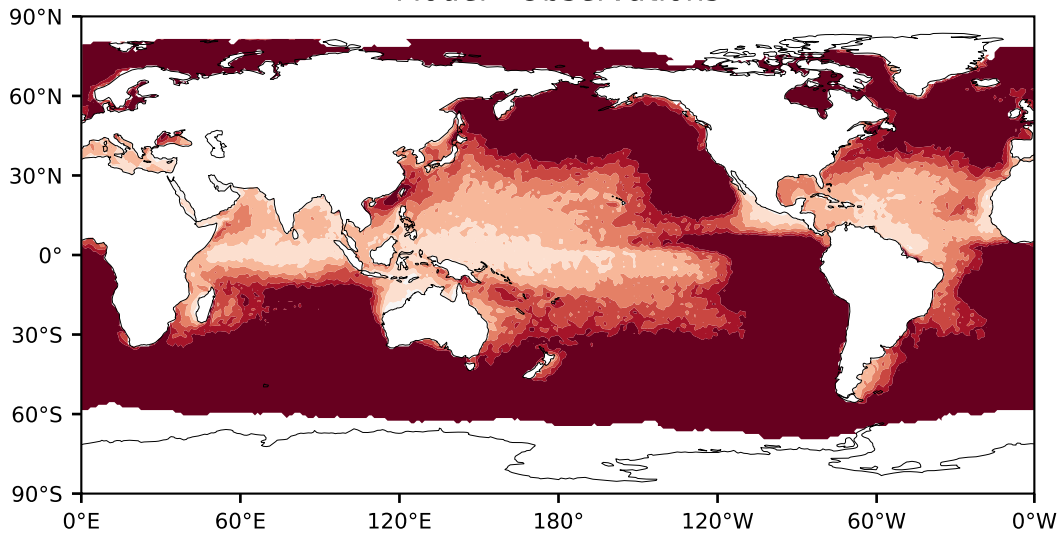

Model - Observations

Max -0.14
Mean -32.46
Min -95.11

RMSE 37.20
CORR nan