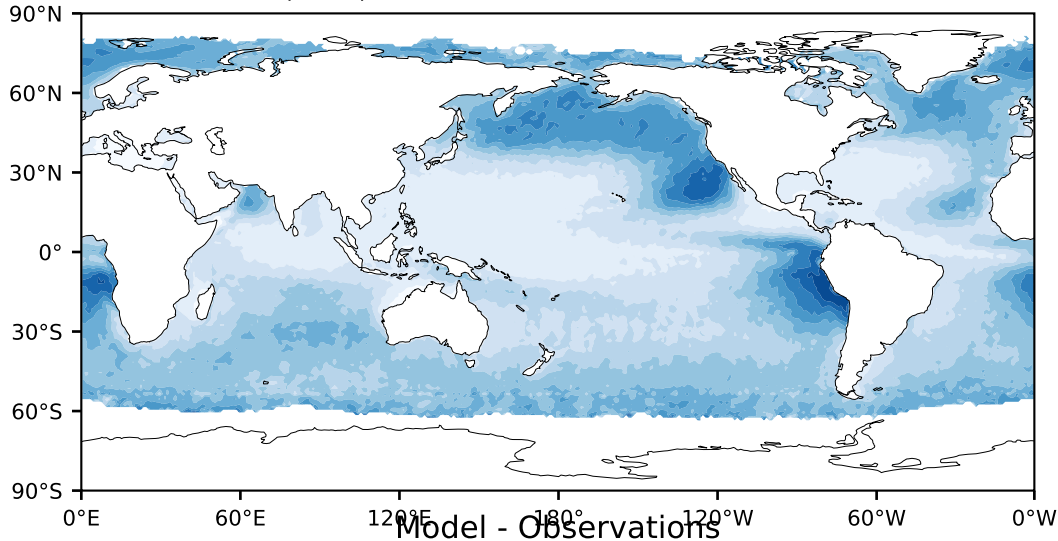

MISR Simulator (None)

%

Max 98.35
Mean 31.34
Min 0.04

95.0
85.0
75.0
65.0
55.0
45.0
35.0
25.0
15.0
5.0