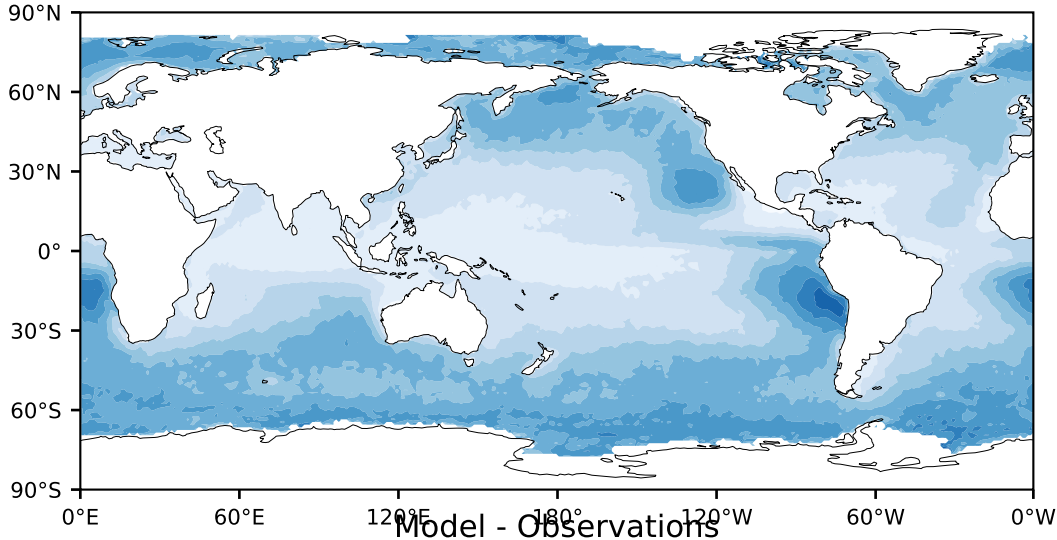

MISR Simulator (None)

%

Max 87.03
Mean 32.13
Min 0.24

95.0
85.0
75.0
65.0
55.0
45.0
35.0
25.0
15.0
5.0