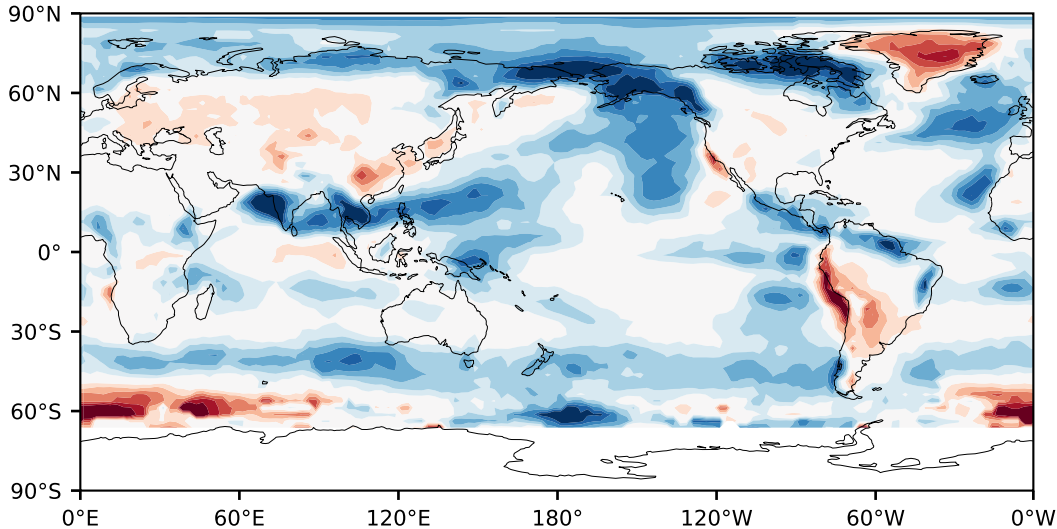

Model - Observations

Max 44.24
Mean 5.88
Min -55.20

RMSE 11.60
CORR 0.74