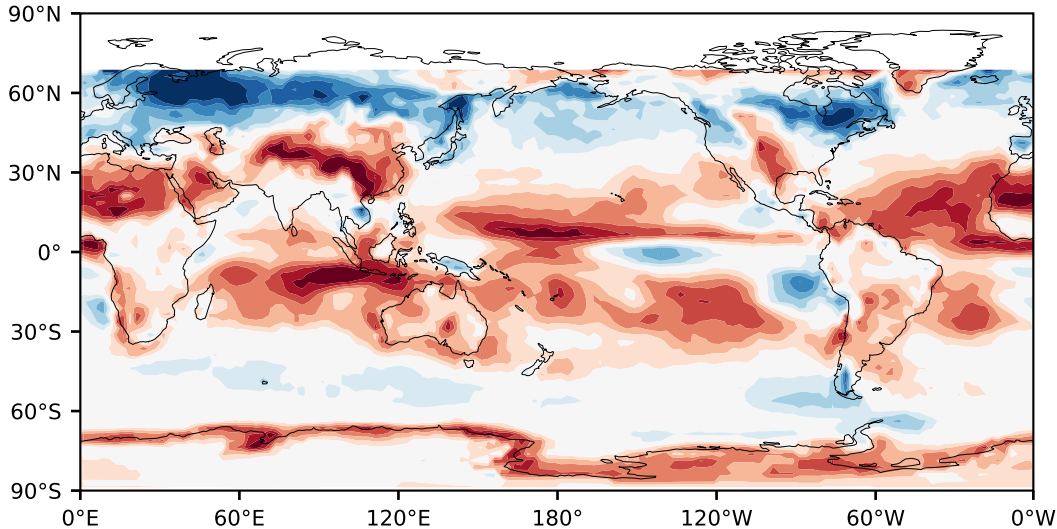

Model - Observations

Max 47.94
Mean -5.65
Min -47.69

RMSE 13.36
CORR 0.87