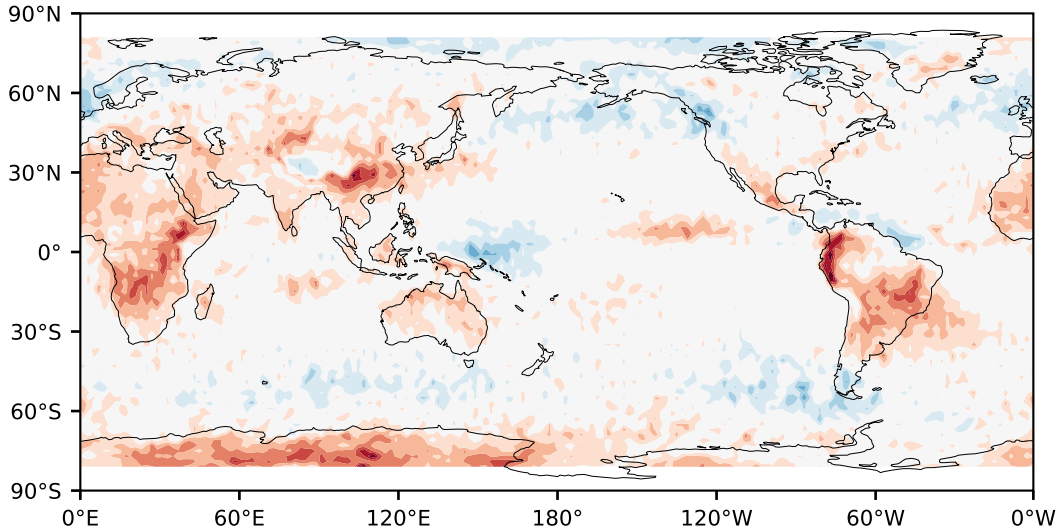

# Model - Observations

Max 22.34  
Mean -2.54  
Min -49.74

RMSE 6.53  
CORR 0.85