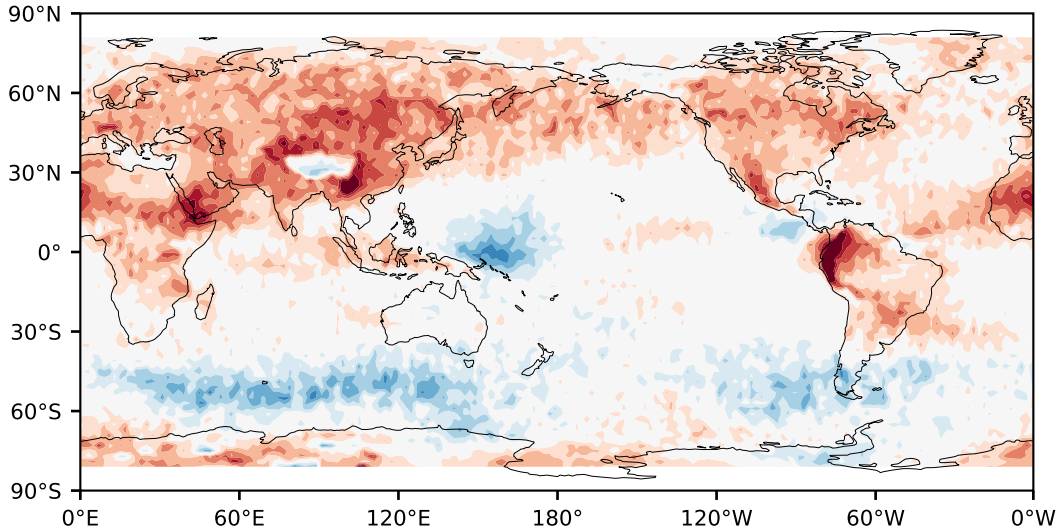

Model - Observations

Max 26.14
Mean -4.15
Min -62.31

RMSE 9.50
CORR 0.69