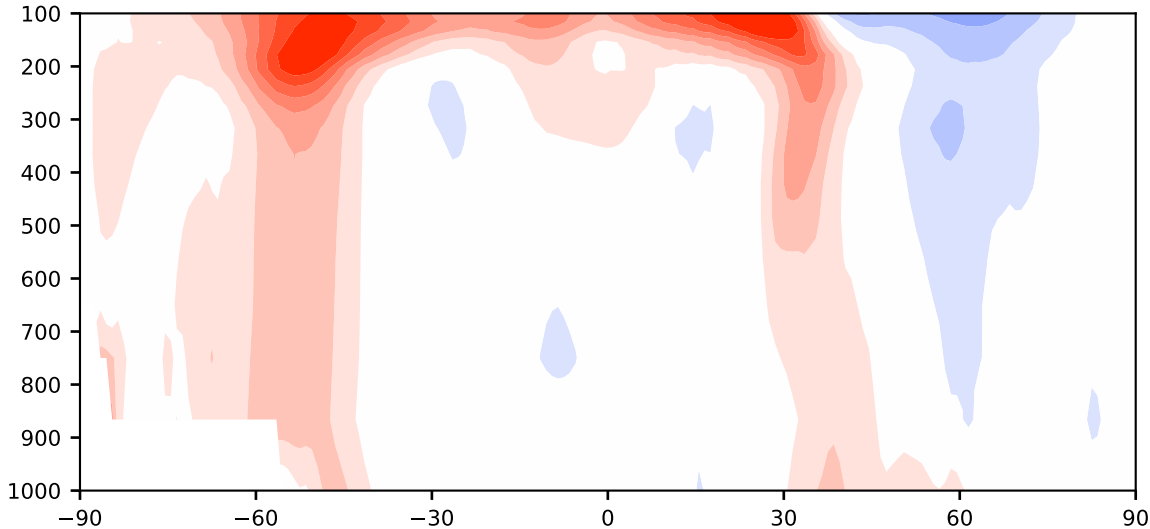

Model - Observations

Max 10.04
Mean 0.62
Min -3.47

RMSE 2.69
CORR 0.98