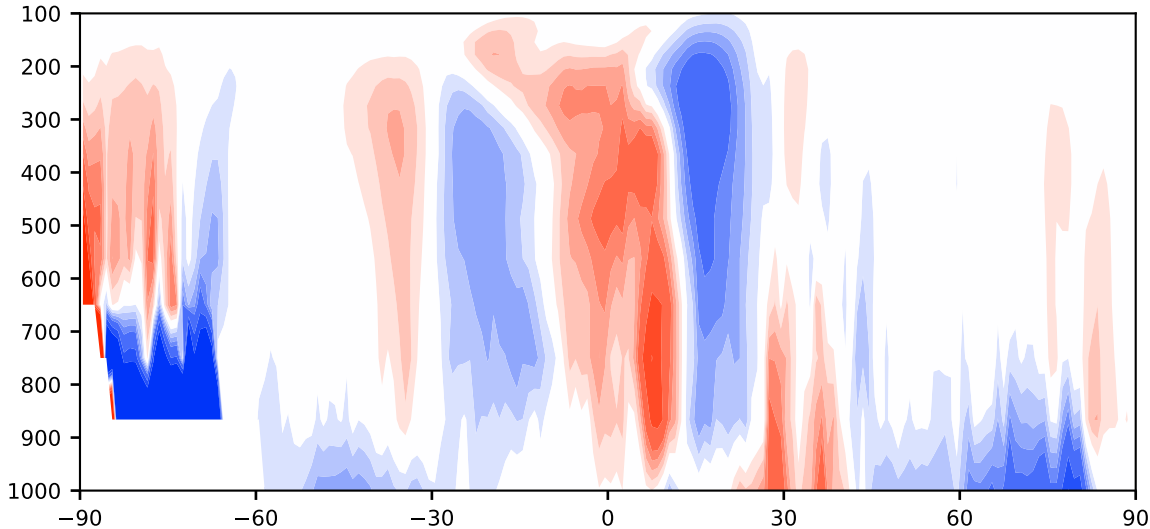

Model - Observations

Max 108.30
Mean -0.77
Min -111.00