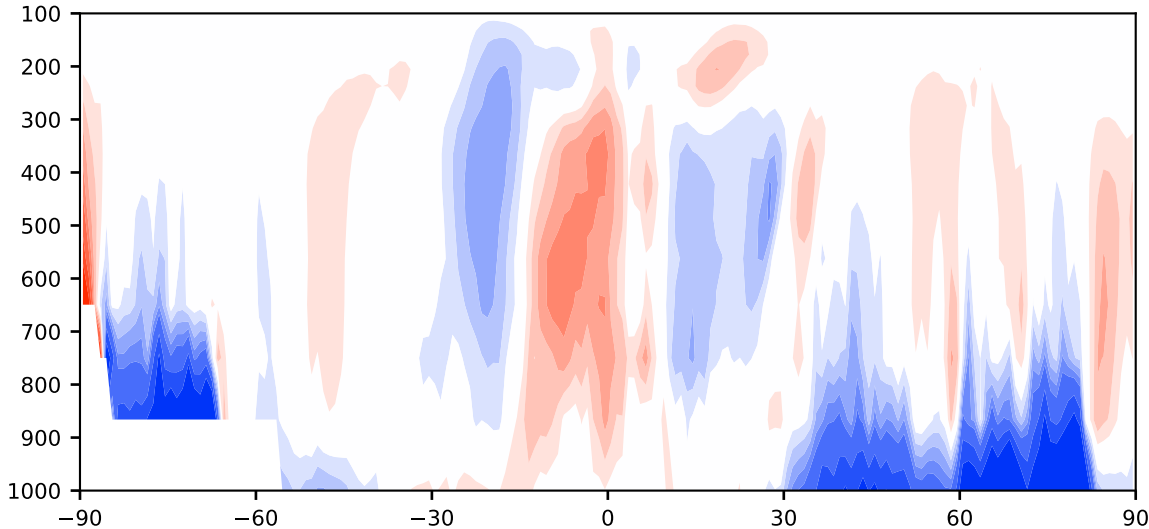

Model - Observations

Max 29.59
Mean -1.41
Min -50.90