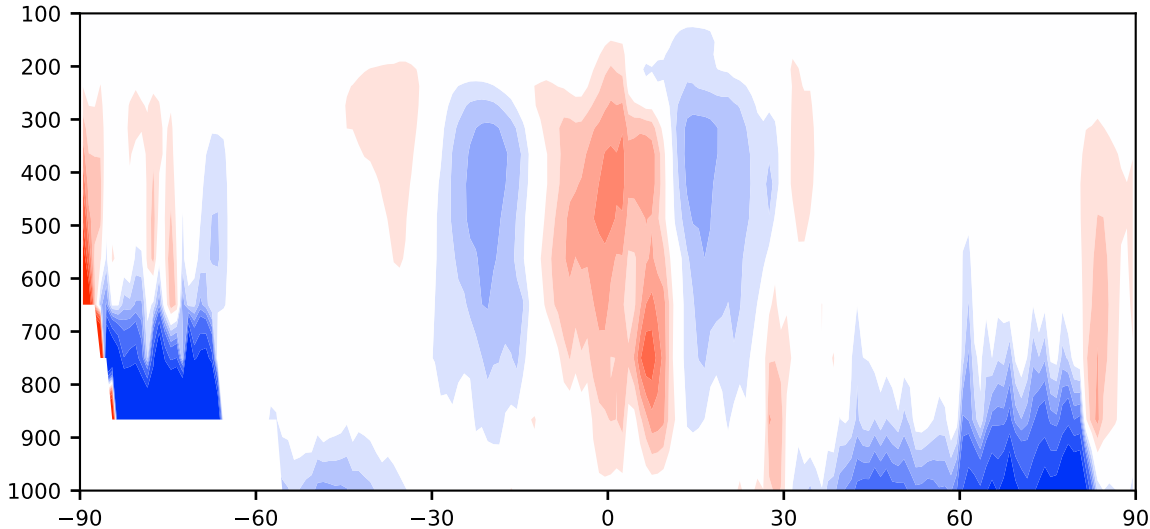

Model - Observations

Max 63.28
Mean -1.23
Min -89.07