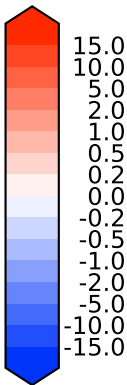

Model - Observations

Max 17.28
Mean 8.28
Min 0.60

RMSE 8.51
CORR 0.97