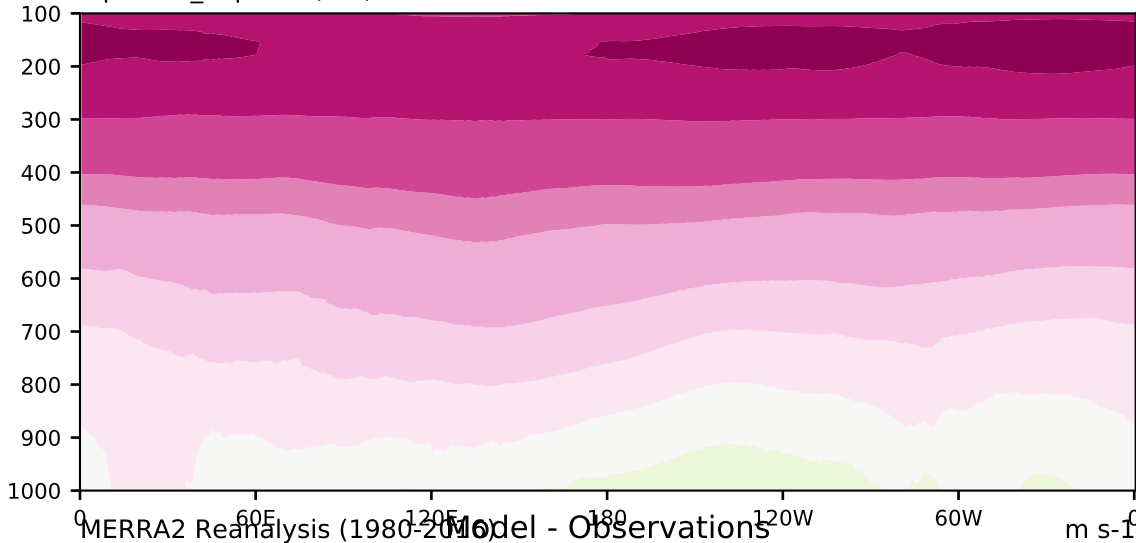

alpha3.0_v1p+4K (2-6)

m/s

Max 22.28
Mean 7.62
Min -2.28

20.0
15.0
10.0
8.0
5.0
3.0
1.0
-1.0
-3.0
-5.0
-8.0
-10.0
-15.0
-20.0