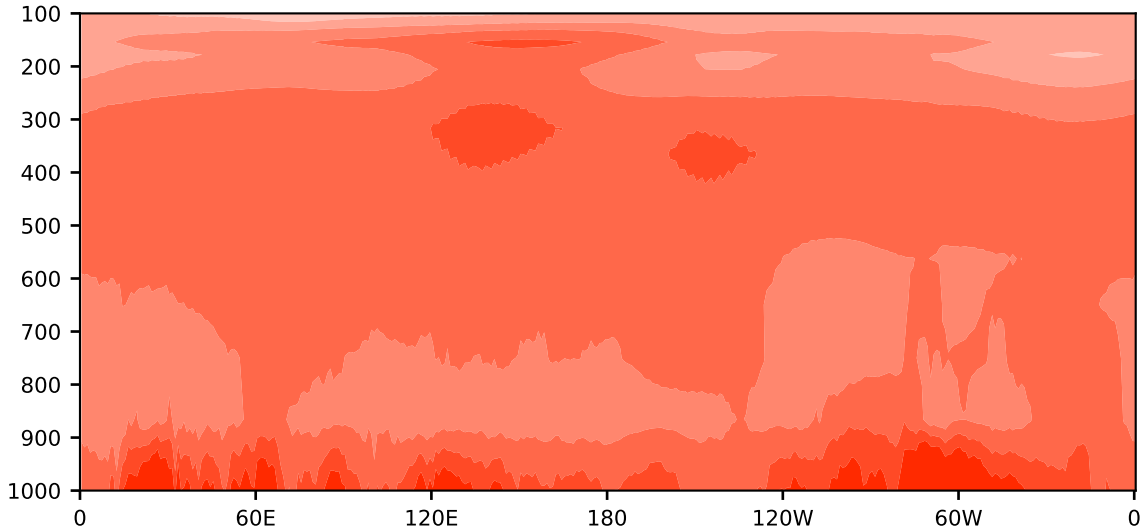

Model - Observations

Max 12.19
Mean 5.30
Min 2.31

RMSE 5.03
CORR 1.00