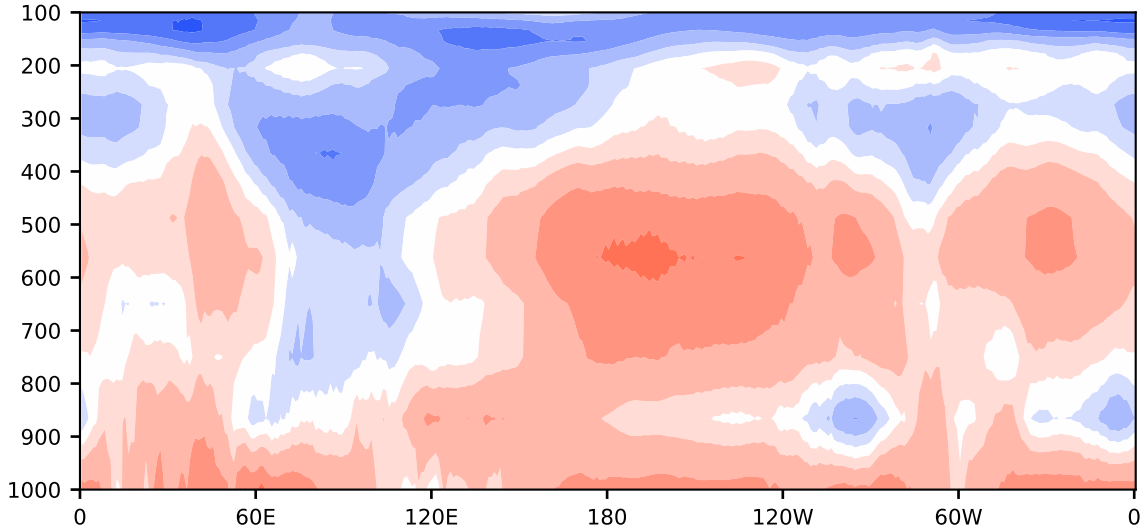

Model - Observations

Max 9.88
Mean 1.20
Min -12.60

RMSE 5.24
CORR 0.95