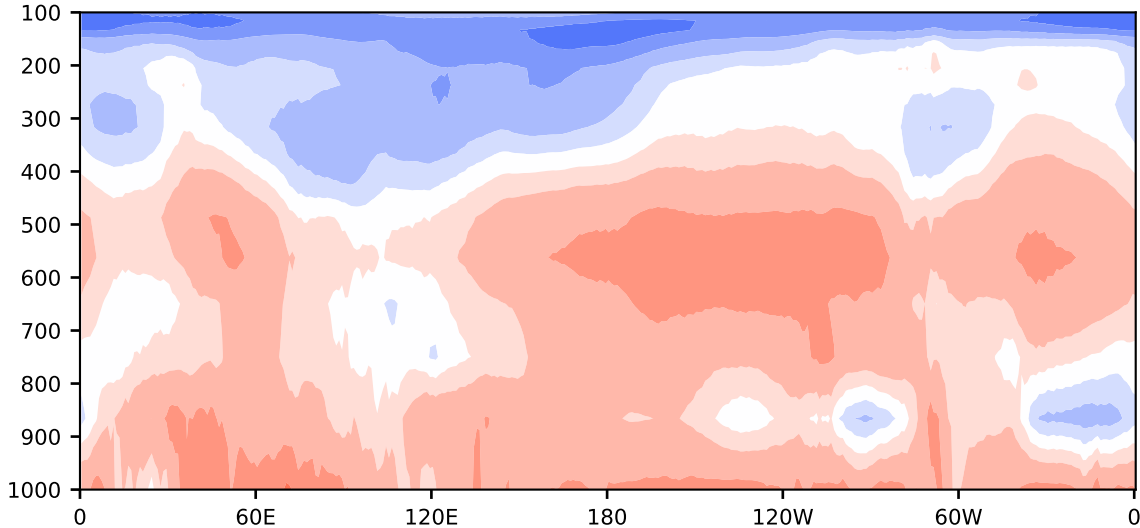

# Model - Observations

Max 9.56  
Mean 1.64  
Min -11.17

RMSE 4.96  
CORR 0.96