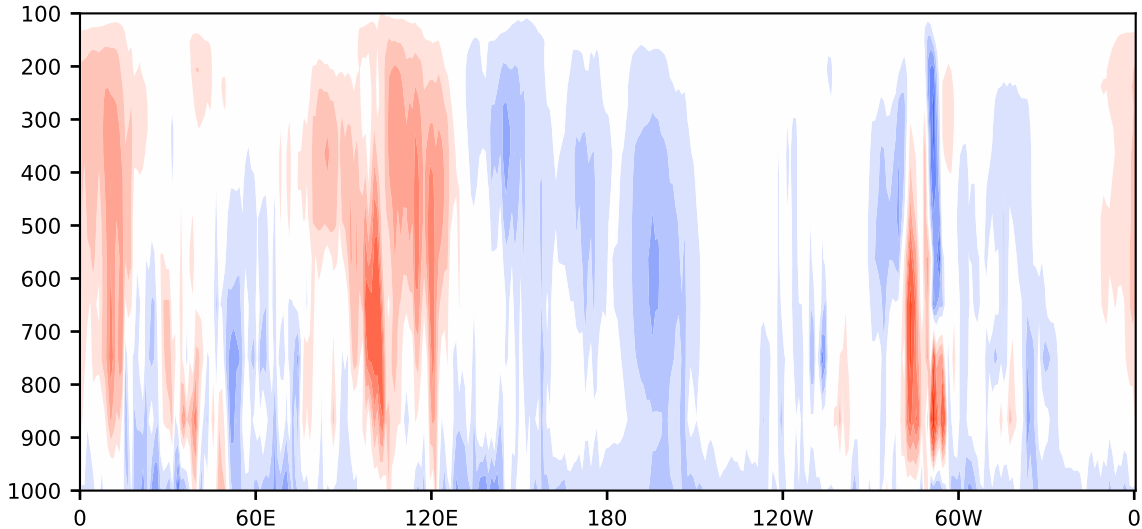

Model - Observations

Max 25.09
Mean -0.43
Min -11.53

RMSE 2.94
CORR 0.80