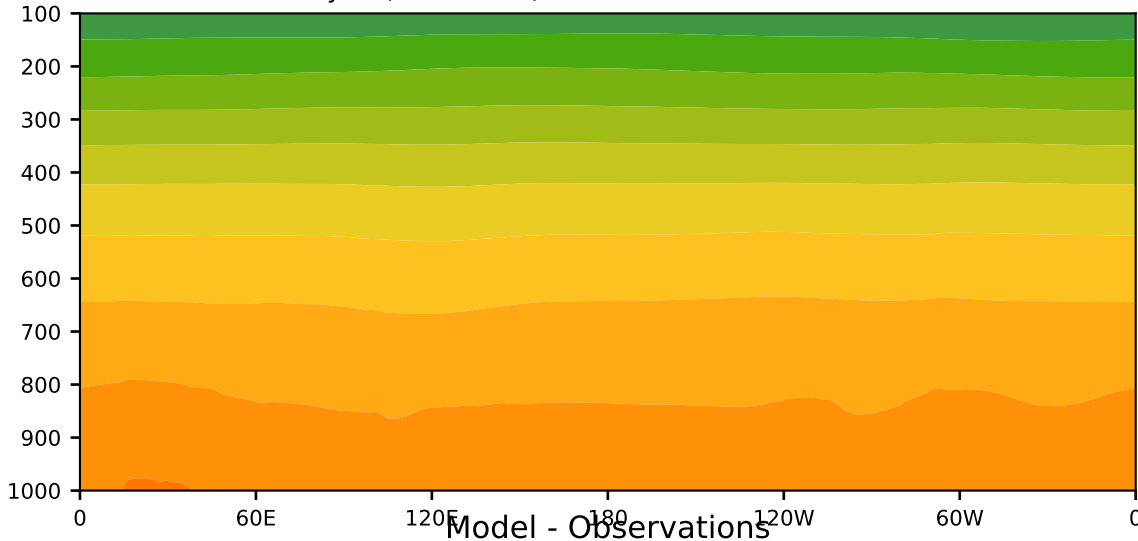

ERA-Interim Reanalysis (1979-2016)

K

Max 291.21
Mean 258.05
Min 203.35

300.0
295.0
290.0
280.0
270.0
260.0
250.0
240.0
230.0
220.0
210.0
200.0
190.0
185.0
180.0