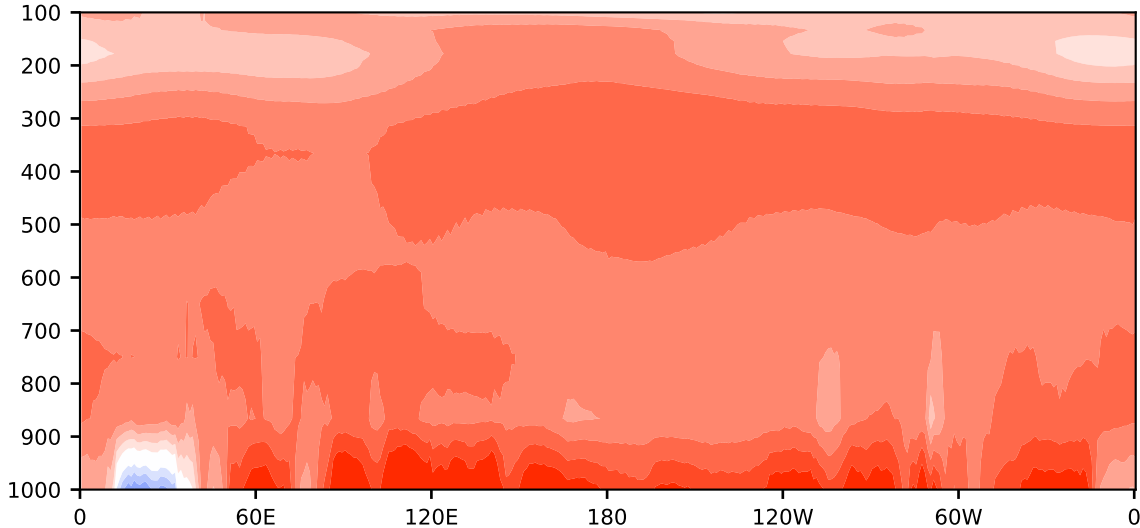

Model - Observations

Max 10.04
Mean 4.81
Min -4.15

RMSE 4.53
CORR 1.00