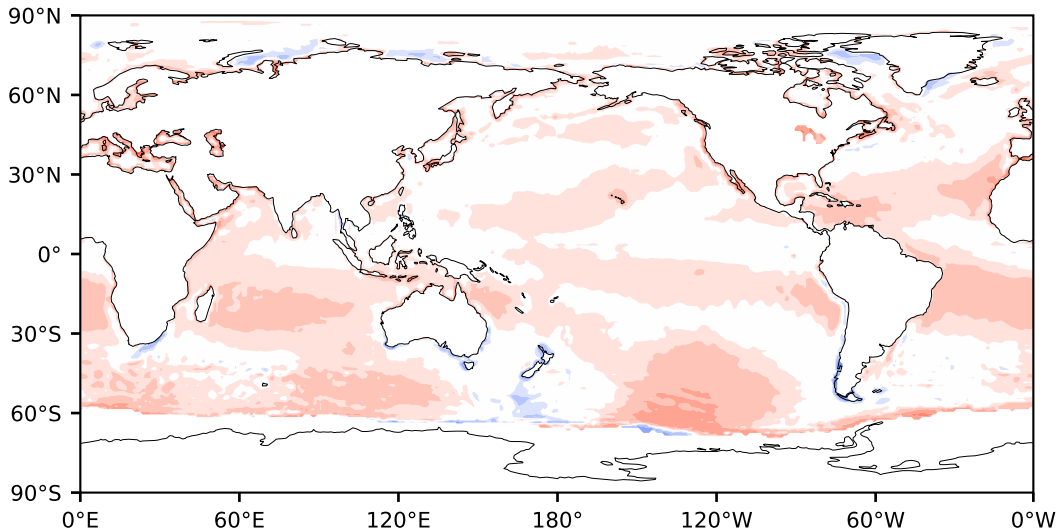

Model - Observations

Max 121.83
Mean 6.62
Min -78.68

RMSE 10.86
CORR 0.66