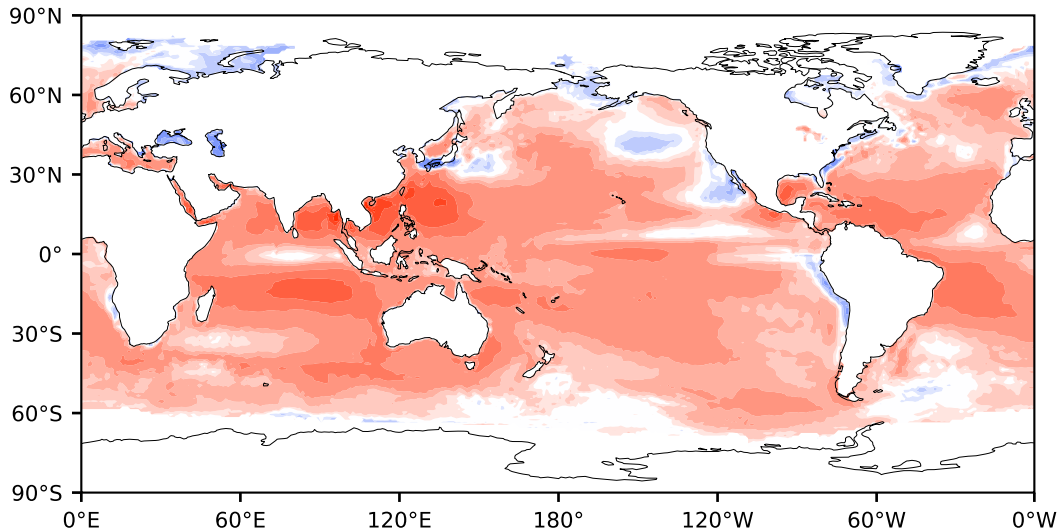

Model - Observations

Max 224.37
Mean 31.50
Min -128.59

RMSE 41.15
CORR 0.91