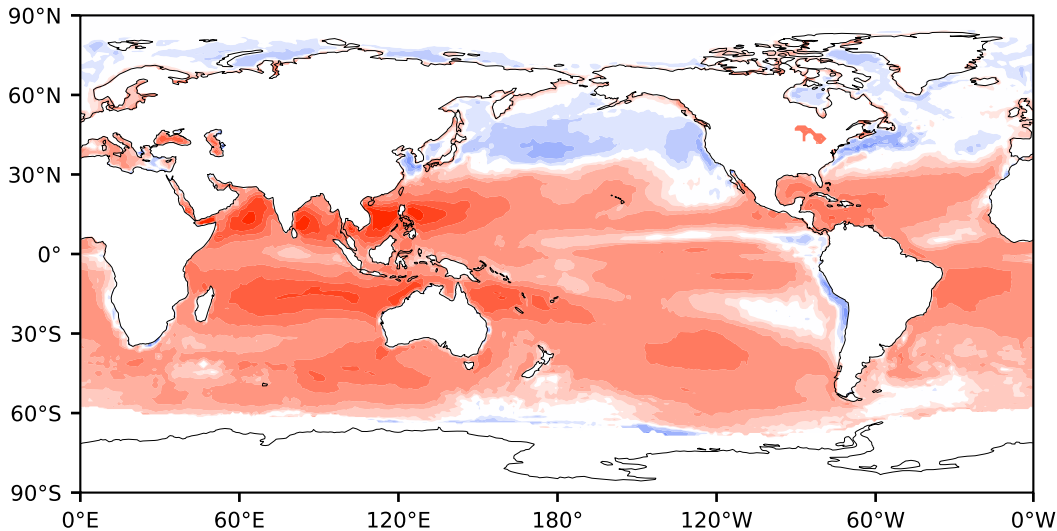

Model - Observations

Max 294.82
Mean 34.54
Min -149.17

RMSE 47.44
CORR 0.92