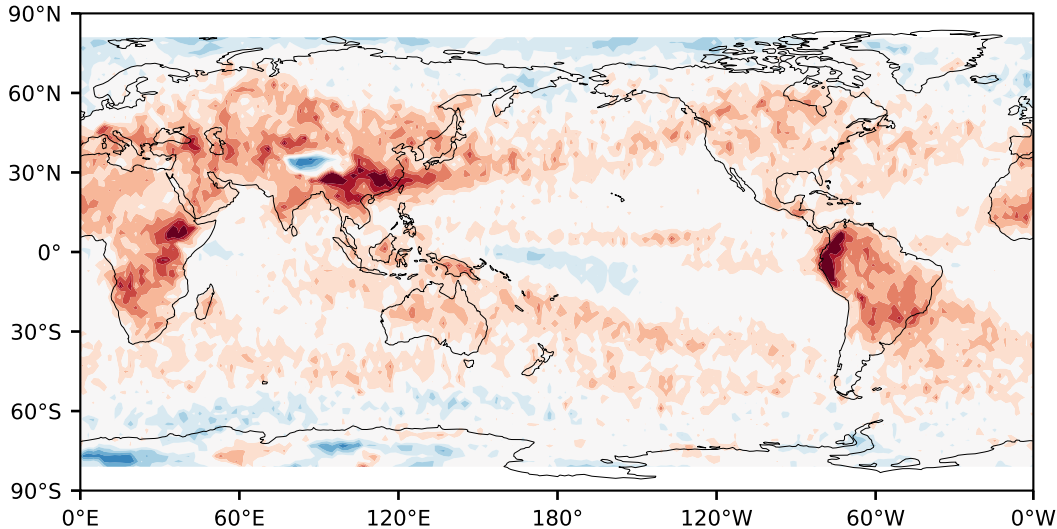

Model - Observations

Max 26.96
Mean -5.14
Min -56.21

RMSE 8.61
CORR 0.79