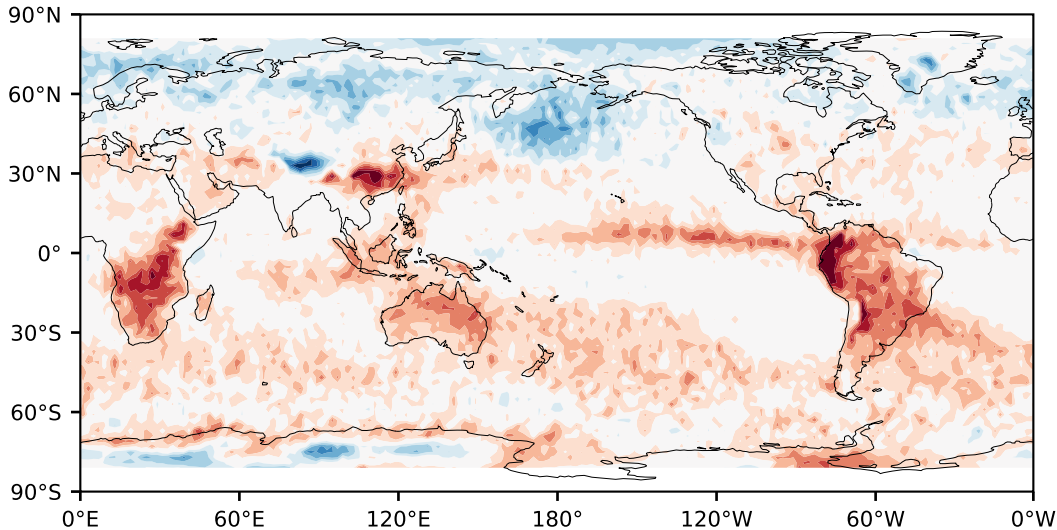

Model - Observations

Max 34.14
Mean -4.31
Min -48.45

RMSE 8.59
CORR 0.80