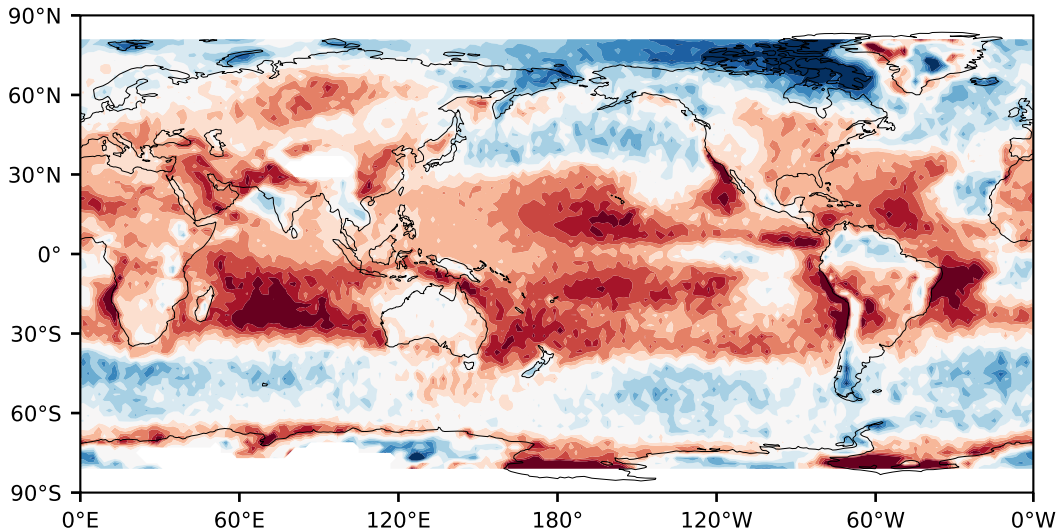

Model - Observations

Max 56.69
Mean -7.97
Min -91.56

RMSE 15.48
CORR 0.86