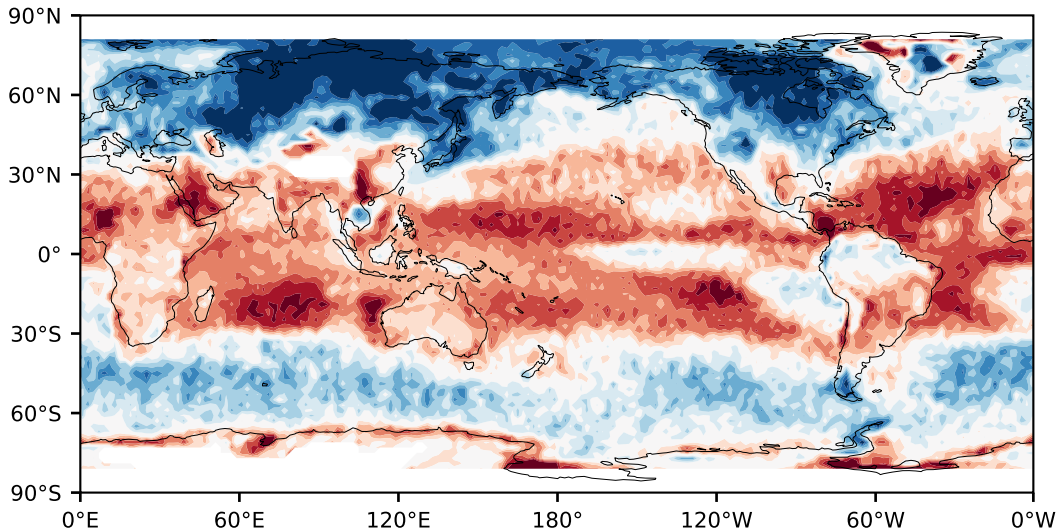

Model - Observations

Max 54.76
Mean -3.70
Min -66.57

RMSE 16.68
CORR 0.80