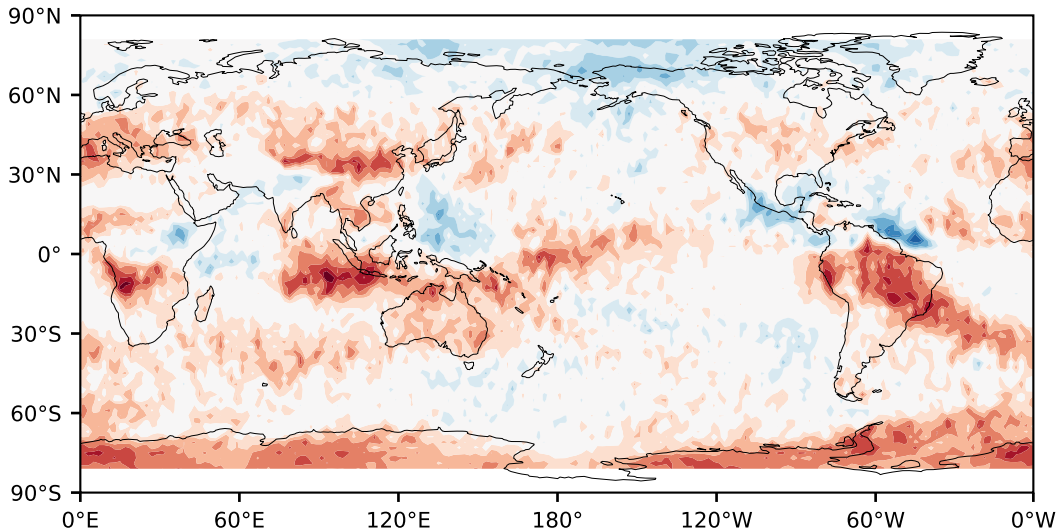

Model - Observations

Max 28.14
Mean -4.12
Min -39.28

RMSE 8.77
CORR 0.86