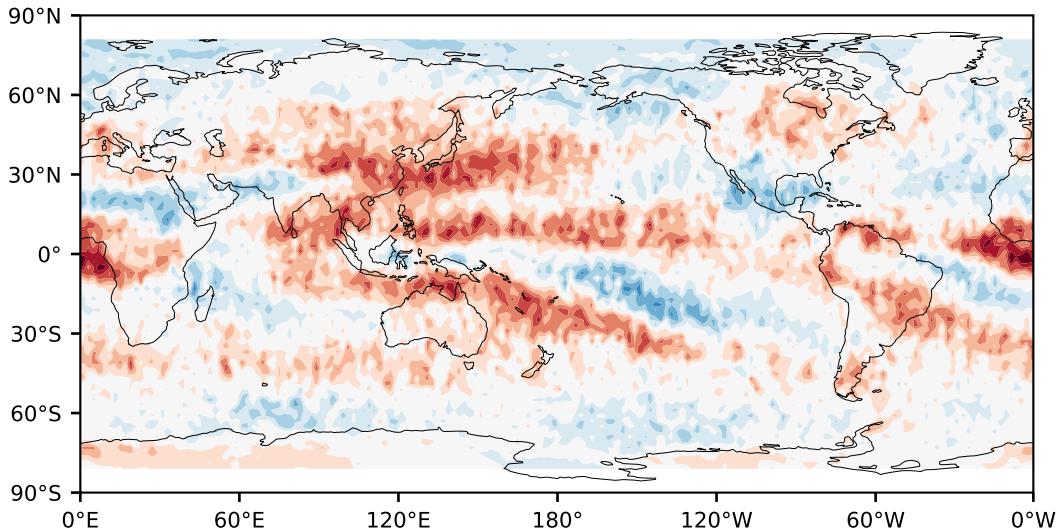

# Model - Observations

Max 24.68  
Mean -3.23  
Min -39.01

RMSE 9.74  
CORR 0.78