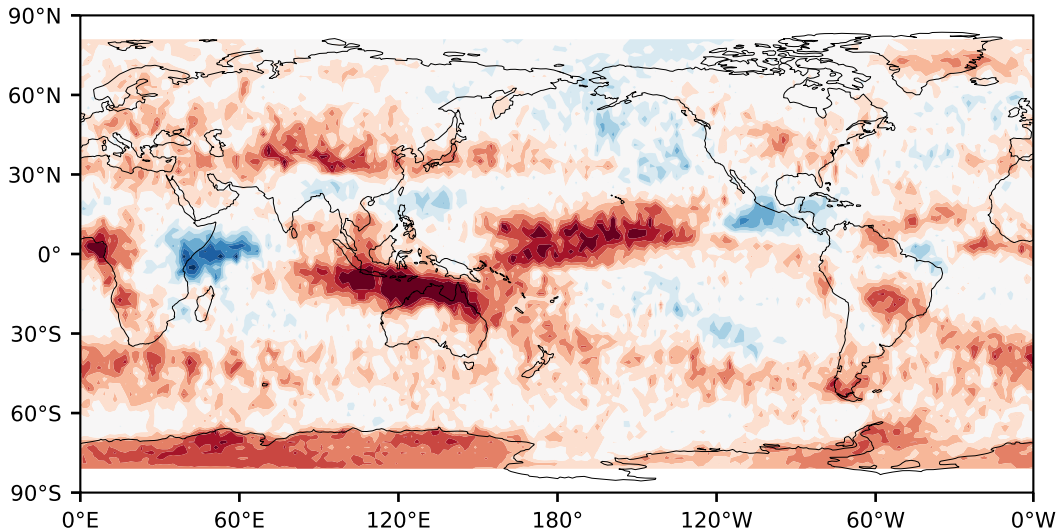

Model - Observations

Max 34.68
Mean -6.10
Min -47.93

RMSE 11.28
CORR 0.82