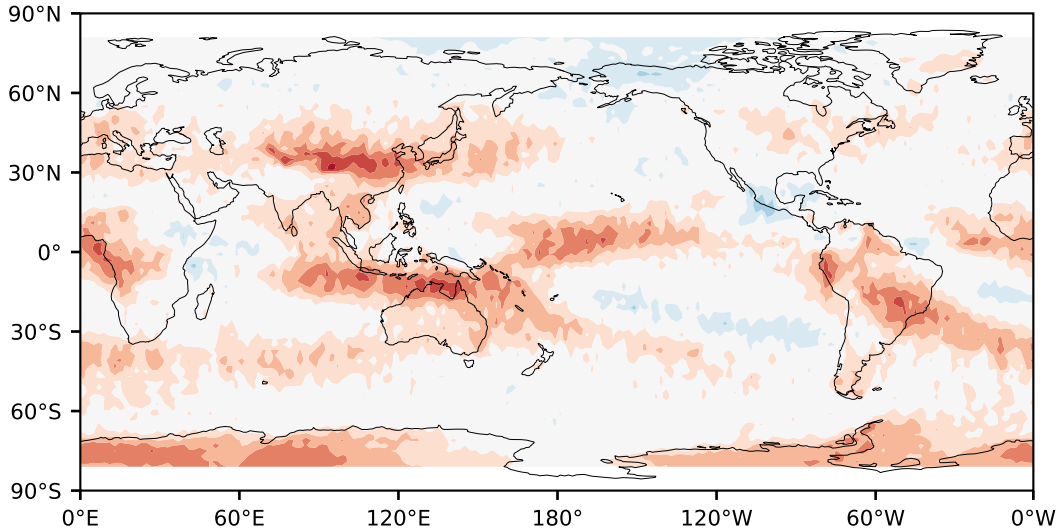

Model - Observations

Max 13.88
Mean -4.12
Min -26.53

RMSE 7.33
CORR 0.89