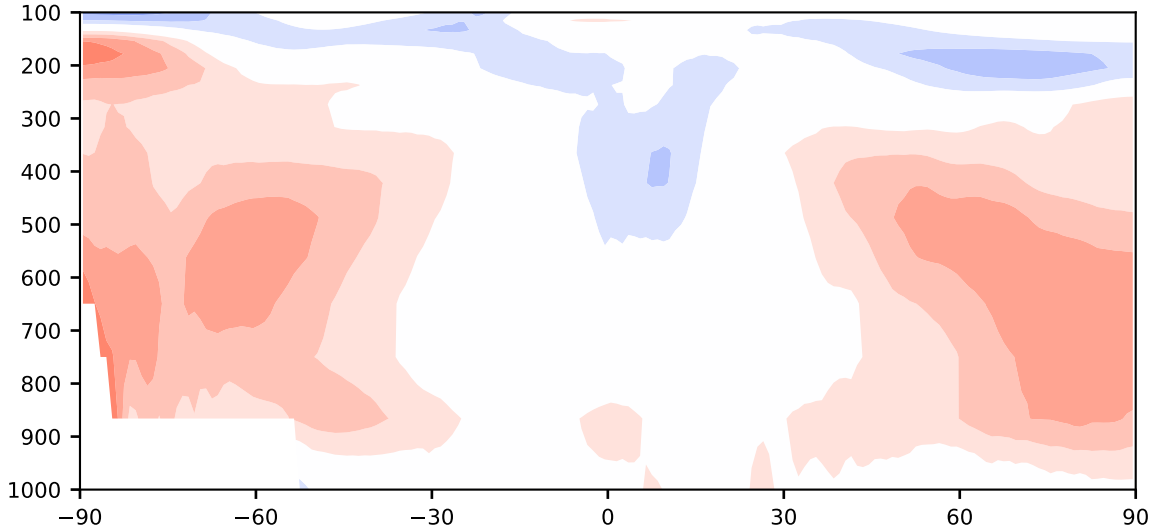

# Model - Observations

Max 28.20  
Mean 4.63  
Min -17.42

RMSE 6.73  
CORR 0.96