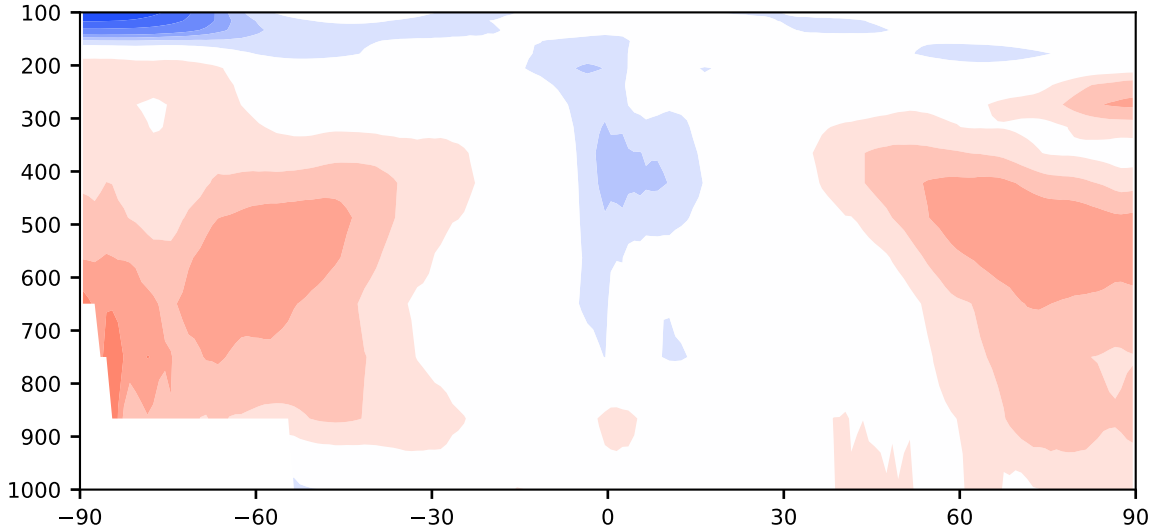

# Model - Observations

Max 29.96  
Mean 4.28  
Min -47.73

RMSE 6.88  
CORR 0.96