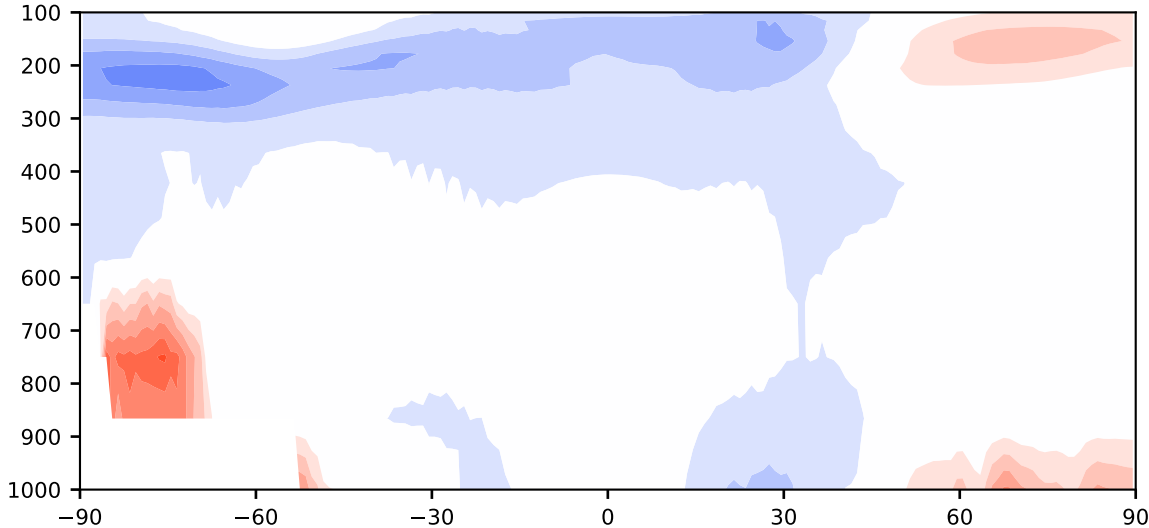

Model - Observations

Max 6.20
Mean -0.56
Min -4.40

RMSE 1.58
CORR 1.00