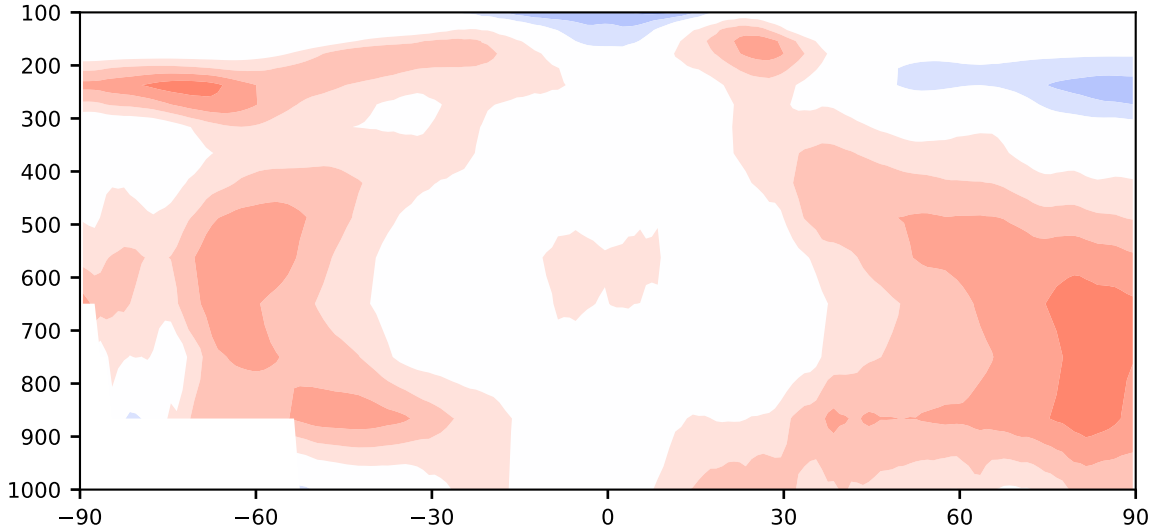

# Model - Observations

Max 23.26  
Mean 6.69  
Min -16.39

RMSE 7.76  
CORR 0.96